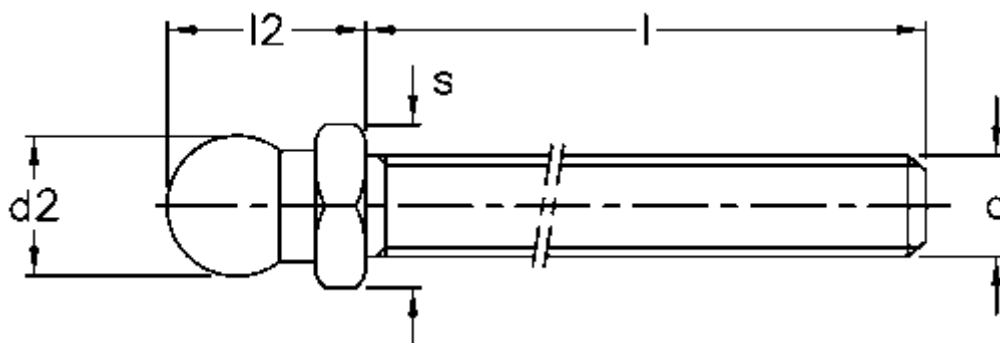

Article number: 2310302121

Description: E+G Threaded stem, Zinc-plated steel
SM-14-M8x43

Measures

$d = M8$
 $d_2 = 13.9$
 $l = 43$
 $l_2 = 20$
 $s = 14$